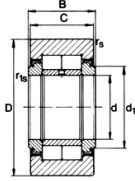

NUTR

NUTR...X

Bearing Designation

Without Seal : NUTR 30 72

Outer Diameter (mm) : 72

Boundary Dimensions(mm)

d : 30

D : 72