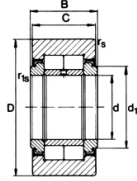

NUTR

NUTR...X

Bearing Designation

Without Seal : NUTR 45

Outer Diameter (mm) : 85

Boundary Dimensions(mm)

d : 45

D : 85